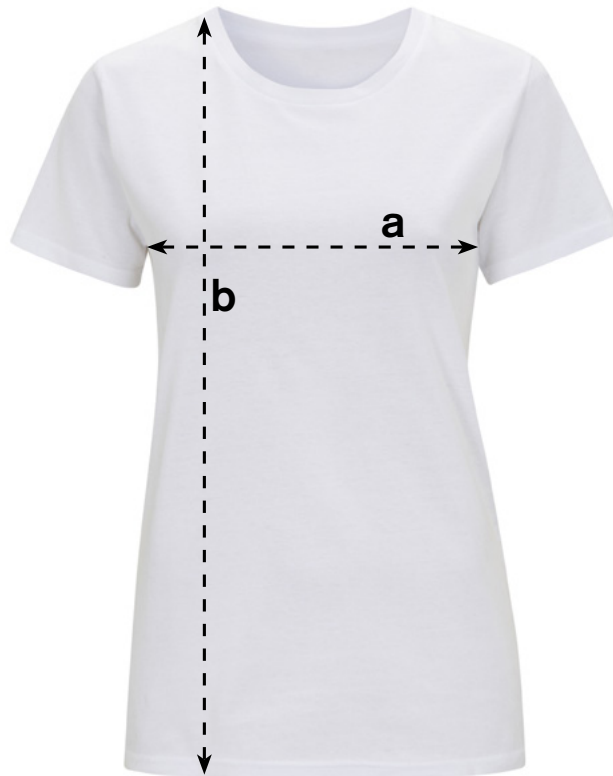

EFVA ATTLING

EFVA ATTLING

SIZE GUIDE: T-SHIRT

– find your size

T-SHIRT WOMAN

a.	XS	S	M	L	XL
cm	42	44,5	47	49,5	52
inch	16.5	17.5	18.5	19.5	20.5

b.	XS	S	M	L	XL
cm	63	64	65	66	67
inch	24.75	25.25	25.5	26	26.5

SIZE GUIDE: T-SHIRT

– find your size

T-SHIRT MAN

a.	XS	S	M	L	XL
cm	48	50	53	56	60
inch	18.75	19.75	21	22	23.5

b.	XS	S	M	L	XL
cm	66	68	70	72	74
inch	26	26.75	27.5	28.25	29.25