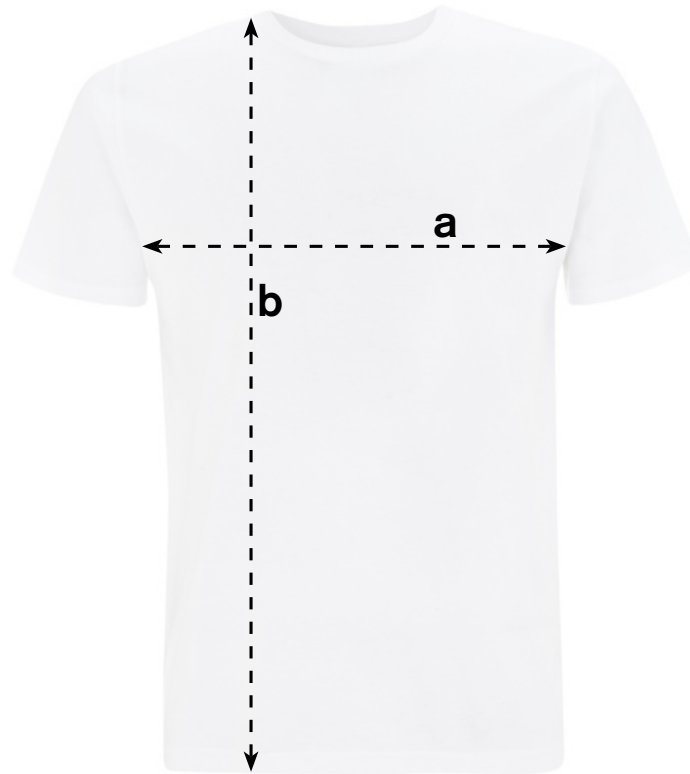

EFVA ATTLING

EFVA ATTLING

SIZE GUIDE: T-SHIRT

– find your size

T-SHIRT WOMAN

a.	XS	S	M	L	XL
cm	42	44,5	47	49,5	52
inch	16.5	17.5	18.5	19.5	20.5

b.	XS	S	M	L	XL
cm	63	64	65	66	67
inch	24.75	25.25	25.5	26	26.5

SIZE GUIDE: T-SHIRT

– find your size

T-SHIRT MAN

a.	XS	S	M	L	XL
cm	48	50	53	56	60
inch	18.75	19.75	21	22	23.5

b.	XS	S	M	L	XL
cm	66	68	70	72	74
inch	26	26.75	27.5	28.25	29.25